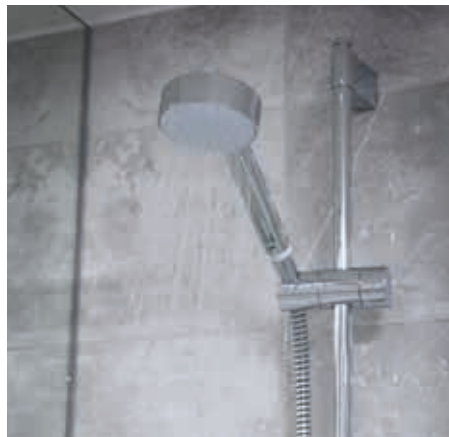

THE
ARTISAN
COLLECTION

Specification

		1 & 2 Bedroom Homes	3 Bedroom Homes	4 Bedroom Homes	5 Bedroom Homes	
FINISHES	Entrance Doors	GRP Insulated Door	●	●	●	●
	Loft Hatch	Loft Hatch - Hinged Drop Down * †	●	●	●	●
	Ceilings	Crown White Matt Emulsion	●	●	●	●
	Walls	Crown White Matt Emulsion	●	●	●	●
	Floors	Concrete Ground Floor / Chipboard First Floor	●	●	●	●
	Window Cills	White Gloss MDF	●	●	●	●
	Stairs	Timber Stair - White Gloss MDF Strings	●	●	●	●
	Balusters	White Gloss Stop Chamfered Balusters	●	●	●	●
	Newel Posts	White Gloss Stop Chamfered Newels	●	●	●	●
		Oak Stop Chamfered Newels	●	●	●	●
	Newel Caps	White Gloss Flat Top Newel Caps	●	●	●	●
		Oak Flat Top Newel Caps	●	●	●	●
	Handrail	White Gloss Heavy Duty Handrail	●	●	●	●
		Oak Heavy Duty Handrail	●	●	●	●
	Skirting	White Gloss 94x14 MDF Grooved & Chamfered	●	●	●	●
		White Gloss 120x14 MDF Grooved & Chamfered	●	●	●	●
	Architrave	White Gloss 69x18 MDF Grooved & Chamfered	●	●	●	●
	Internal Doors	White Pre Finished Vertical Panel Internal Doors	●	●	●	●
	Ironmongery	Chrome SR100 Door Furniture	●	●	●	●
	Wardrobes	Chrome SR700 Door Furniture	●	●	●	●
Sliding Fitted Wardrobes to Bed 1		●	●	●	●	
KITCHEN	Carcass	Premium Grade 18mm thk Colour Matched Carcass	●	●	●	●
	Frontals	Bellway Band B options ##	●	●	●	●
		Bellway Band C options ##	●	●	●	●
		Bellway Band D options ##	●	●	●	●
	Units	Frontal Matching Table Ends	●	●	●	●
		Unit Framing	●	●	●	●
	Worktops	40mm Square Edge Worktops with upstand	●	●	●	●
	Kitchen Sink	Leisure Eaton Single Bowl SS Sink & Aquamono Tap (inc Sink Liner)	●	●	●	●
		Leisure Eaton Bowl & Half SS Sink & Aquamono Tap (inc Sink Liner)	●	●	●	●
		Leisure Albion Bowl & Half SS Sink & Aquamono Tap (inc Sink Liner)	●	●	●	●
		Leisure Nimbus Bowl & Half SS Sink & Aquamono Tap (inc Sink Liner)	●	●	●	●
	Utility Sink	Leisure Eaton Single Bowl SS Sink & Aquamono Tap (inc Sink Liner)	●	●	●	●
		Leisure Albion Single Bowl SS Sink & Aquamono Tap (inc Sink Liner)	●	●	●	●
		Leisure Nimbus Single Bowl SS Sink & Aquamono Tap (inc Sink Liner)	●	●	●	●
	Appliances Oven	Zanussi Single Oven ZOHHE2X2	●	●	●	●
		Zanussi Single Oven ZOHNX3X1	●	●	●	●
		A E G Single Oven BPK556220M	●	●	●	●
	Appliances Hob	Zanussi 4 Burner Gas Hob ZGNN640X & SS Splashback	●	●	●	●
		Zanussi 4 Burner Gas Hob ZGNN642X & SS Splashback	●	●	●	●
		A E G 5 Burner Gas Hob HGB75420YM & SS Splashback	●	●	●	●
Appliances Extractor	Cooker Hood Extractor LFC316X	●	●	●	●	
	A E G Cooker Hood Extractor DKB4950M	●	●	●	●	
Appliances Microwave	Zanussi Microwave ZVENM6X1	●	●	●	●	
	A E G Microwave KMK525800M †	●	●	●	●	
Appliances Fridge Freezer	Fridge Freezer Space Only	●	●	●	●	
	Zanussi 70/30 Fridge Freezer ZNLN18FS1	●	●	●	●	
	Zanussi 70/30 Fridge Freezer ZNLN18FS1 (2no)	●	●	●	●	
Appliance Dishwasher	Removeable Unit (inc Feed & Waste) ***	●	●	●	●	
	Zanussi Dishwasher ZDLN1511	●	●	●	●	
Appliance Washing Machine	Washing Machine Space Only (inc Feed & Waste)	●	●	●	●	
WET ROOMS	Cloaks - WC	Roca DEBBA WC with Concealed Cistern & PL2 Flush Plate ††	●	●	●	●
	Cloaks - Basin	Roca Wash Hand Basin ‡	●	●	●	●
	Cloaks - Brassware	Bristan PISA Small Basin Chrome Mixer Tap	●	●	●	●
	Cloaks - Tiling	Band 2 Tiling to WC Boxing, Splashback Tiling to WHB, Flat Edge White Trim	●	●	●	●
		Band 3 Tiling to WC Boxing, Splashback Tiling to WHB, Flat Edge Chrome Trim	●	●	●	●
	Bathroom - WC	Roca DEBBA WC with Concealed Cistern & PL2 Flush Plate ††	●	●	●	●
	Bathroom - Basin	Roca DEBBA 500 WHB with Full Pedestal #	●	●	●	●
		Roca DEBBA 550 WHB with Semi Pedestal #	●	●	●	●
	Bathroom - Bath	Roca OSLO Acrylic Bath & Rigid Bath Panel	●	●	●	●
	Bathroom - Brassware	Bristan PISA Chrome Bath & Basin Mixer Taps	●	●	●	●
		Bristan SAIL Chrome Bath & Basin Mixer Taps	●	●	●	●
	Bathroom - Shower Tray	Mira FLIGHT Low Shower Tray with Mira ELEVATE Enclosure ‡	●	●	●	●
	Bathroom - Shower	Mira MINIMAL Single Thermostatic Shower †††	●	●	●	●
Mira MINIMAL Single Thermostatic Shower ###		●	●	●	●	