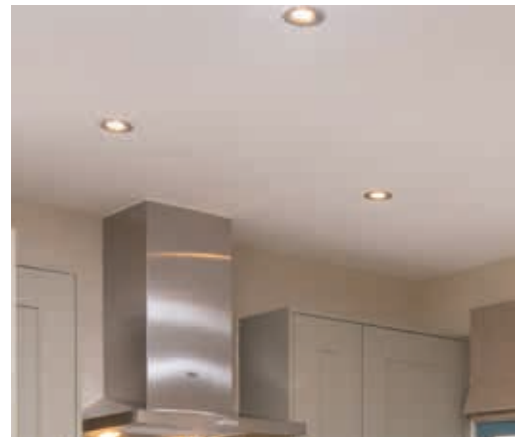

THE
ARTISAN
COLLECTION

Specification

		1 & 2 Bedroom Homes	3 Bedroom Homes	4 Bedroom Homes	5 Bedroom Homes	
FINISHES	Entrance Doors	GRP Insulated Door	●	●	●	●
	Loft Hatch	Loft Hatch - Hinged Drop Down * †	●	●	●	●
	Ceilings	Crown White Matt Emulsion	●	●	●	●
	Walls	Crown White Matt Emulsion	●	●	●	●
	Floors	Concrete Ground Floor / Chipboard First Floor	●	●	●	●
	Window Cills	White Gloss MDF	●	●	●	●
	Stairs	Timber Stair - White Gloss MDF Strings	●	●	●	●
	Balusters	White Gloss Stop Chamfered Balusters	●	●	●	●
	Newel Posts	White Gloss Stop Chamfered Newels	●	●	●	●
		Oak Stop Chamfered Newels	●	●	●	●
	Newel Caps	White Gloss Flat Top Newel Caps	●	●	●	●
		Oak Flat Top Newel Caps	●	●	●	●
	Handrail	White Gloss Heavy Duty Handrail	●	●	●	●
		Oak Heavy Duty Handrail	●	●	●	●
	Skirting	White Gloss 94x14 MDF Grooved & Chamfered	●	●	●	●
		White Gloss 120x14 MDF Grooved & Chamfered	●	●	●	●
	Architrave	White Gloss 69x18 MDF Grooved & Chamfered	●	●	●	●
	Internal Doors	White Pre Finished Vertical Panel Internal Doors	●	●	●	●
	Ironmongery	Chrome SR100 Door Furniture	●	●	●	●
	Wardrobes	Chrome SR700 Door Furniture	●	●	●	●
Sliding Fitted Wardrobes to Bed 1		●	●	●	●	
KITCHEN	Carcass	Premium Grade 18mm thk Colour Matched Carcass	●	●	●	●
	Frontals	Bellway Band B options ##	●	●	●	●
		Bellway Band C options ##	●	●	●	●
		Bellway Band D options ##	●	●	●	●
	Units	Frontal Matching Table Ends	●	●	●	●
		Unit Framing	●	●	●	●
	Worktops	40mm Square Edge Worktops with upstand	●	●	●	●
	Kitchen Sink	Leisure Eaton Single Bowl SS Sink & Aquamono Tap (inc Sink Liner)	●	●	●	●
		Leisure Eaton Bowl & Half SS Sink & Aquamono Tap (inc Sink Liner)	●	●	●	●
		Leisure Albion Bowl & Half SS Sink & Aquamono Tap (inc Sink Liner)	●	●	●	●
		Leisure Nimbus Bowl & Half SS Sink & Aquamono Tap (inc Sink Liner)	●	●	●	●
	Utility Sink	Leisure Eaton Single Bowl SS Sink & Aquamono Tap (inc Sink Liner)	●	●	●	●
		Leisure Albion Single Bowl SS Sink & Aquamono Tap (inc Sink Liner)	●	●	●	●
		Leisure Nimbus Single Bowl SS Sink & Aquamono Tap (inc Sink Liner)	●	●	●	●
	Appliances Oven	Zanussi Single Oven ZOHHE2X2	●	●	●	●
		Zanussi Single Oven ZOHNX3X1	●	●	●	●
		A E G Single Oven BPK556220M	●	●	●	●
	Appliances Hob	Zanussi 4 Burner Gas Hob ZGNN640X & SS Splashback	●	●	●	●
		Zanussi 4 Burner Gas Hob ZGNN642X & SS Splashback	●	●	●	●
		A E G 5 Burner Gas Hob HGB75420YM & SS Splashback	●	●	●	●
Appliances Extractor	Cooker Hood Extractor LFC316X	●	●	●	●	
	A E G Cooker Hood Extractor DKB4950M	●	●	●	●	
Appliances Microwave	Zanussi Microwave ZVENM6X1	●	●	●	●	
	A E G Microwave KMK525800M †	●	●	●	●	
Appliances Fridge Freezer	Fridge Freezer Space Only	●	●	●	●	
	Zanussi 70/30 Fridge Freezer ZNLN18FS1	●	●	●	●	
	Zanussi 70/30 Fridge Freezer ZNLN18FS1 (2no)	●	●	●	●	
Appliance Dishwasher	Removeable Unit (inc Feed & Waste) ***	●	●	●	●	
	Zanussi Dishwasher ZDLN1511	●	●	●	●	
Appliance Washing Machine	Washing Machine Space Only (inc Feed & Waste)	●	●	●	●	
WET ROOMS	Cloaks - WC	Roca DEBBA WC with Concealed Cistern & PL2 Flush Plate ††	●	●	●	●
	Cloaks - Basin	Roca Wash Hand Basin ‡	●	●	●	●
	Cloaks - Brassware	Bristan PISA Small Basin Chrome Mixer Tap	●	●	●	●
	Cloaks - Tiling	Band 2 Tiling to WC Boxing, Splashback Tiling to WHB, Flat Edge White Trim	●	●	●	●
		Band 3 Tiling to WC Boxing, Splashback Tiling to WHB, Flat Edge Chrome Trim	●	●	●	●
	Bathroom - WC	Roca DEBBA WC with Concealed Cistern & PL2 Flush Plate ††	●	●	●	●
	Bathroom - Basin	Roca DEBBA 500 WHB with Full Pedestal #	●	●	●	●
		Roca DEBBA 550 WHB with Semi Pedestal #	●	●	●	●
	Bathroom - Bath	Roca OSLO Acrylic Bath & Rigid Bath Panel	●	●	●	●
	Bathroom - Brassware	Bristan PISA Chrome Bath & Basin Mixer Taps	●	●	●	●
		Bristan SAIL Chrome Bath & Basin Mixer Taps	●	●	●	●
	Bathroom - Shower Tray	Mira FLIGHT Low Shower Tray with Mira ELEVATE Enclosure ‡	●	●	●	●
	Bathroom - Shower	Mira MINIMAL Single Thermostatic Shower †††	●	●	●	●
Mira MINIMAL Single Thermostatic Shower ###		●	●	●	●	