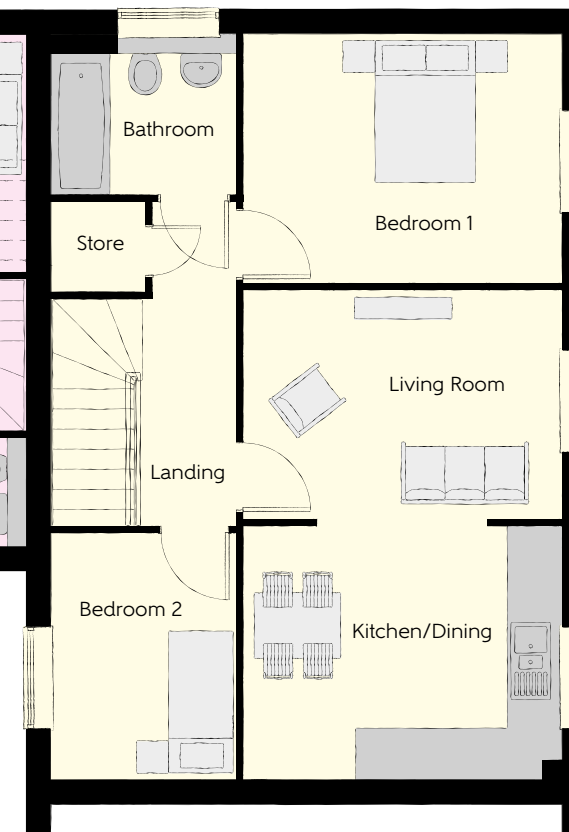

Hazel Fold

One and two bedroom apartments

Hazel Fold
Bolton
Greater Manchester BL6 4BL

Telephone: 01204 354 186
www.bellway.co.uk

Bellway

The Rydal - 1 bedroom apartment

The York - 1 bedroom apartment

The Derby - 2 bedroom apartment

The Rydal		
Living Room/		
Kitchen/Dining	5.939m x 4.848m	19'2" x 15'9"
Bedroom	3.847m x 2.993m	12'6" x 9'8"
Bathroom	2.238m x 1.913m	7'3" x 6'2"
Total area	49 sq.m	527 sq. ft.

The York		
Living Room/		
Kitchen/Dining	6.198m x 2.884m	20'3" x 9'5"
Bedroom	3.270m x 3.140m	10'7" x 9'4"
Bathroom	3.270m x 1.290m	10'7" x 4'2"
Total area	43.64 sq.m	469 sq. ft.

The Derby		
Living Room/		
Kitchen/Dining	5.939m x 3.847m	12'8" x 9'1"
Bedroom 1	3.847m x 2.993m	12'6" x 9'8"
Bedroom 2	2.975m x 2.238m	9'4" x 7'3"
Bathroom	2.238m x 1.913m	7'3" x 6'2"
Total area	60.54 sq.m	651 sq. ft.

Furniture arrangements are for illustrative purposes only. Items are not included, nor to scale.

The items shown in this key may be subject to change, and positions could vary from those indicated on this floorplan. Please refer to Sales Advisor for details of your selected plot. Computer generated image shown overleaf. External finishes, landscaping and configuration may vary from plot to plot. Please refer to Sales Advisor for further details. All dimensions are approximate and should not be used for carpet sizes, appliance spaces or furniture. We operate a policy of continuous improvement and individual features such as kitchen and bathroom layouts, doors, windows, garages and elevational treatments may vary from time to time. Consequently these particulars should be treated as general guidance only and do not constitute a contract, part of a contract or a warranty. RYDAL/YORK/DERBY.